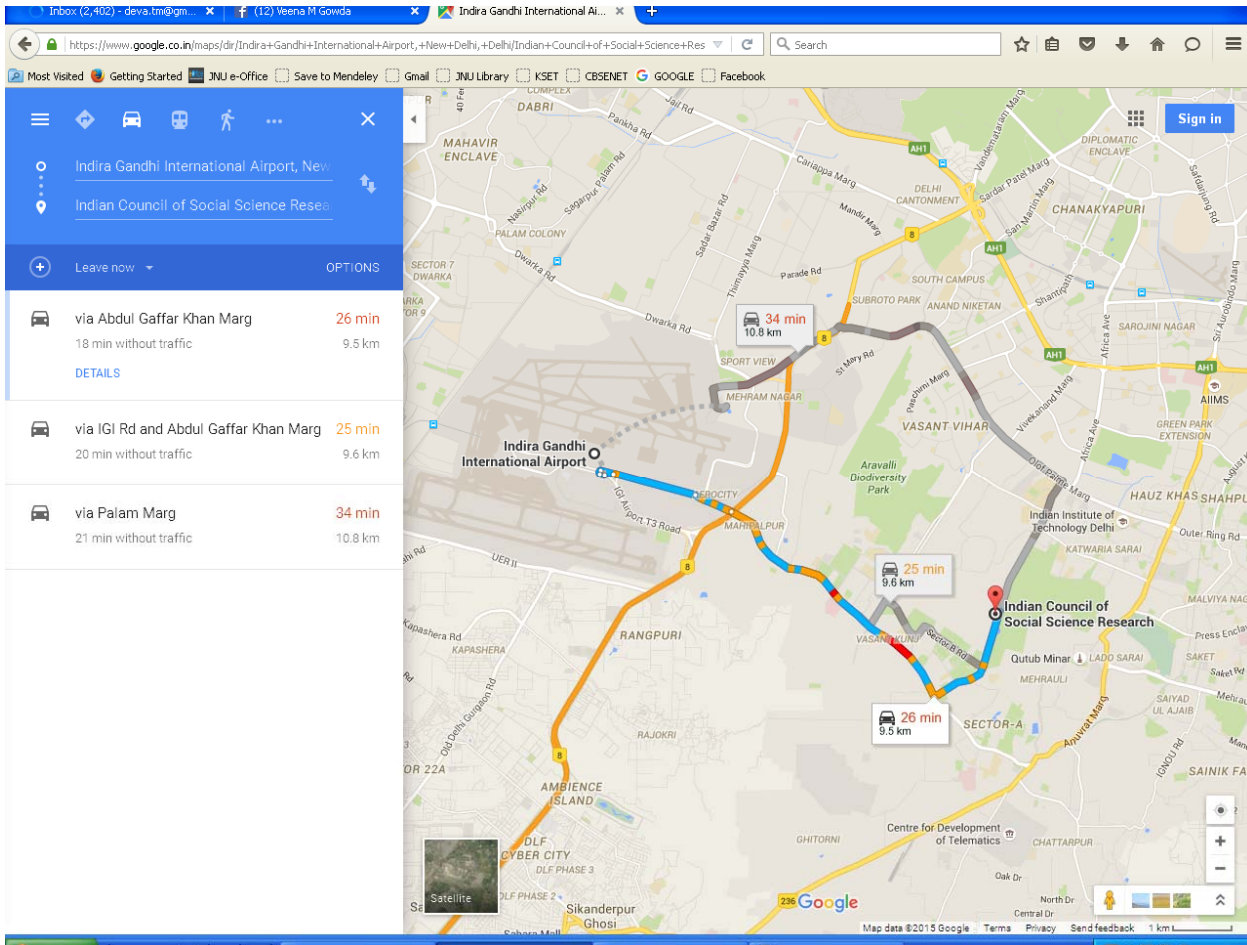

How to reach from Delhi Airport to ICSSR Guest House – Chintan

Complete Address:

*Chintan, Guest House
Indian Council for Social Science Research (ICSSR),
JNU Institutional Area, Aruna Asif Ali Marg,
New Delhi – 110067;
Tel – 011-26717116/17/18*