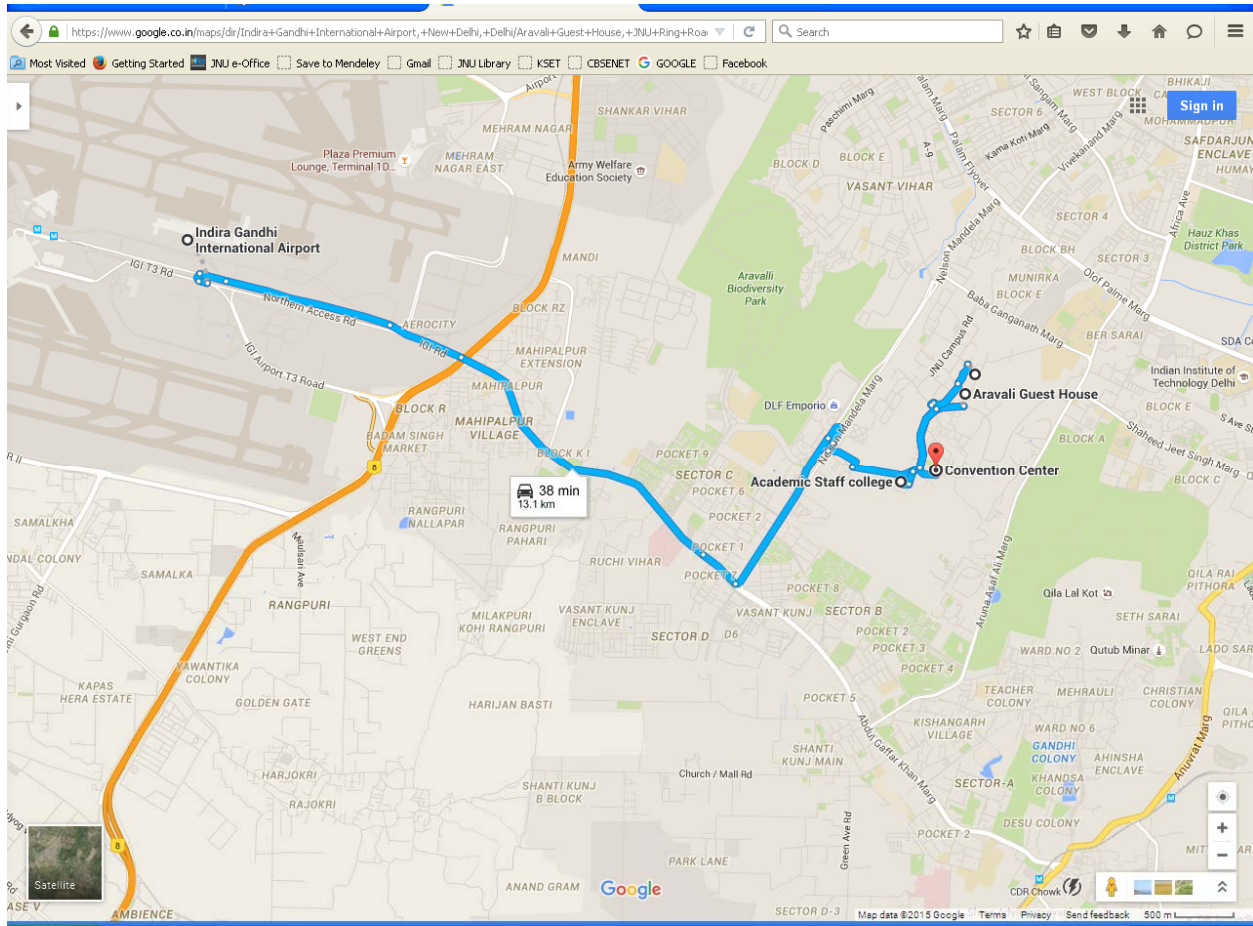

How to Reach JNU From Delhi Airport

HRDC (Academic Staff College) Guest House, Aravali Guest House, Aravali International Guest House are within the JNU campus.

Complete Address:

*Jawaharlal Nehru University,
New Mehrauli Road,
New Delhi – 110067*