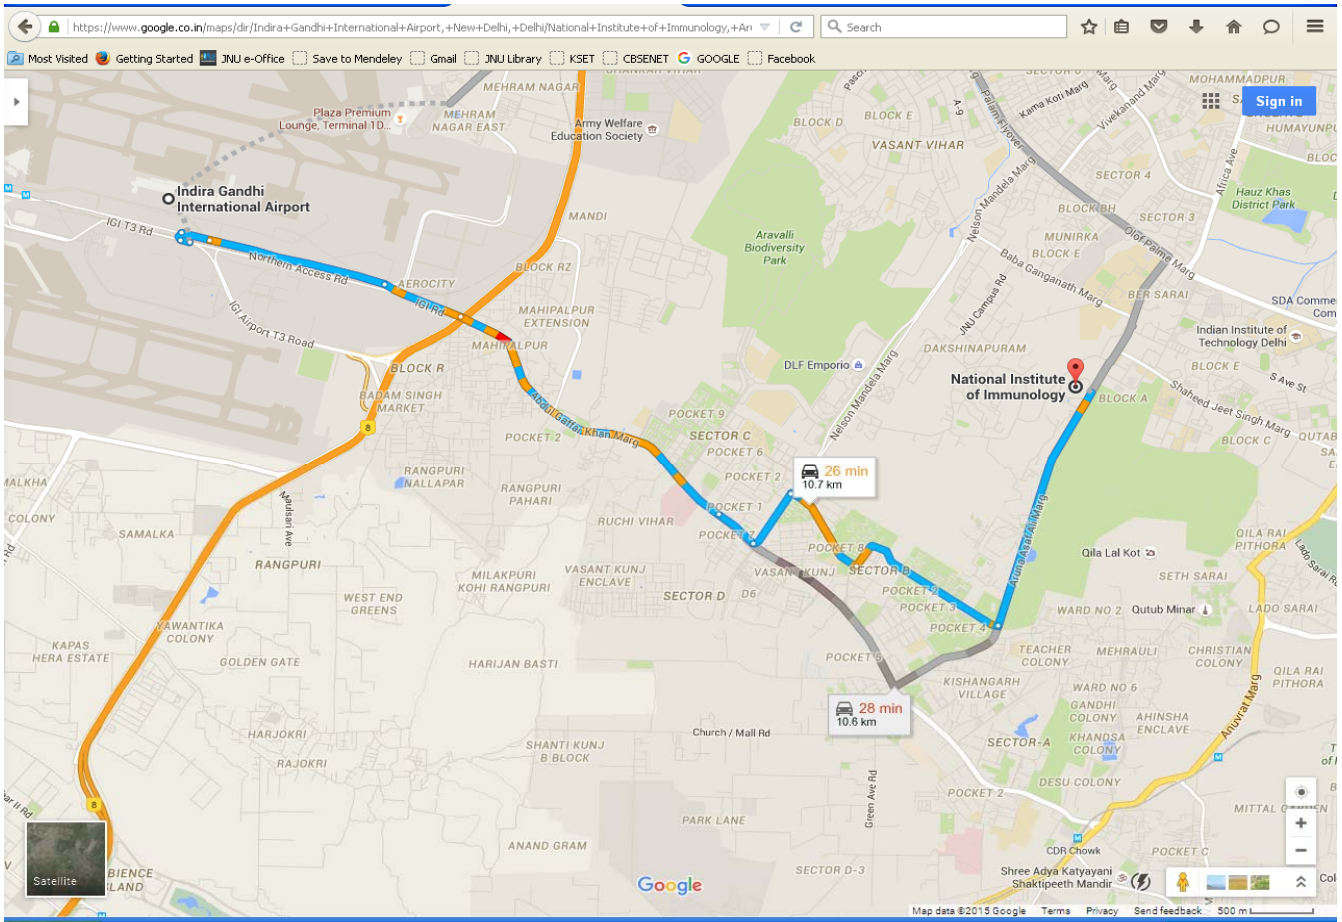

How to Reach National Institute of Immunology (Nii) From Delhi Airport

Complete Address:

*National Institute of Immunology
Aruna Asaf Ali Marg,
New Delhi - 110067, India
Telephone: 26717121 to 26717145*