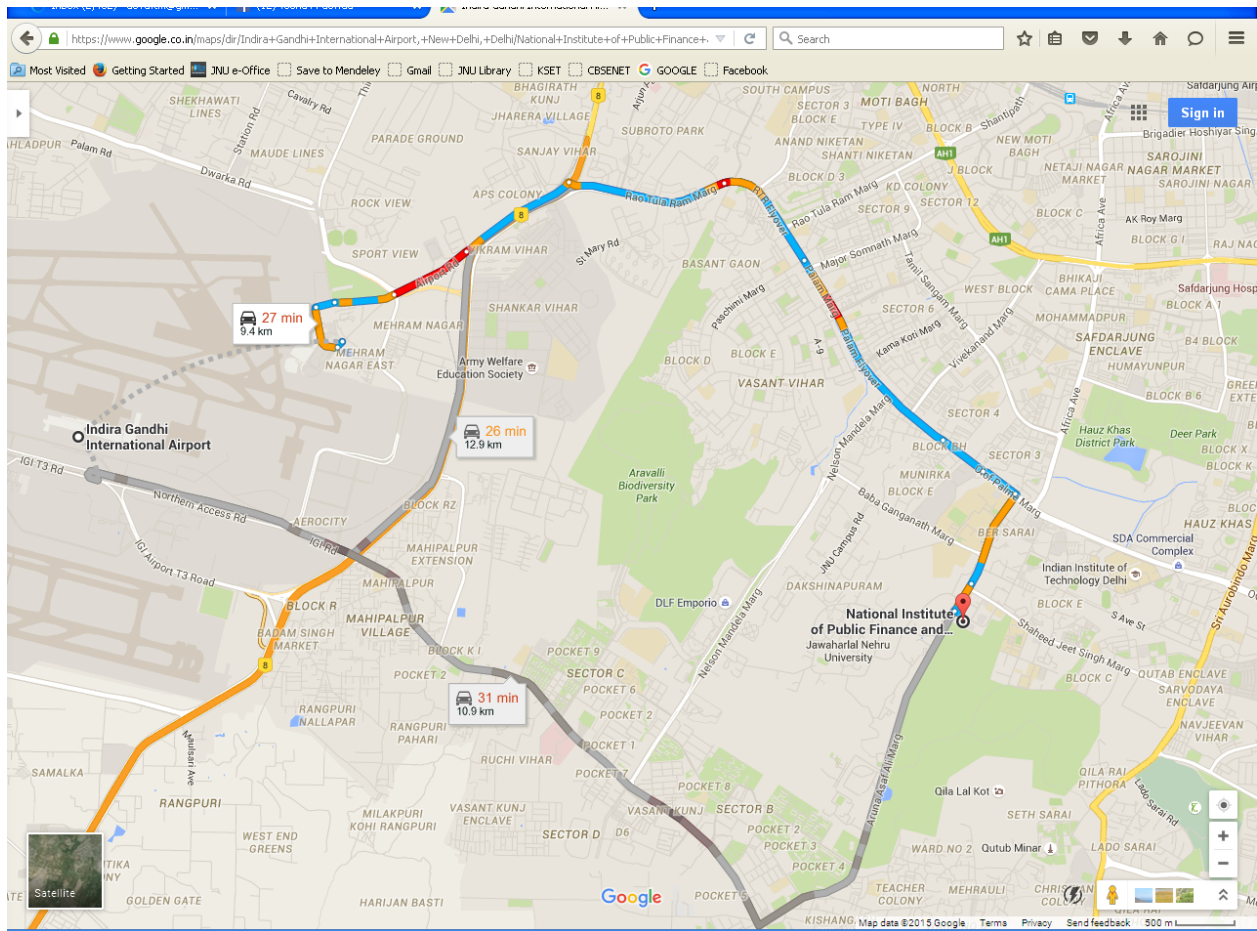

How to Reach NIPFP From Delhi Airport

Complete Address:

National Institute of Public Finance and Policy,(NIPFP)

18/2, Satsang Vihar Marg,

Special Institutional Area (Near JNU),

New Delhi 110067

Tel.No. 26569303, 26569780, 26569784